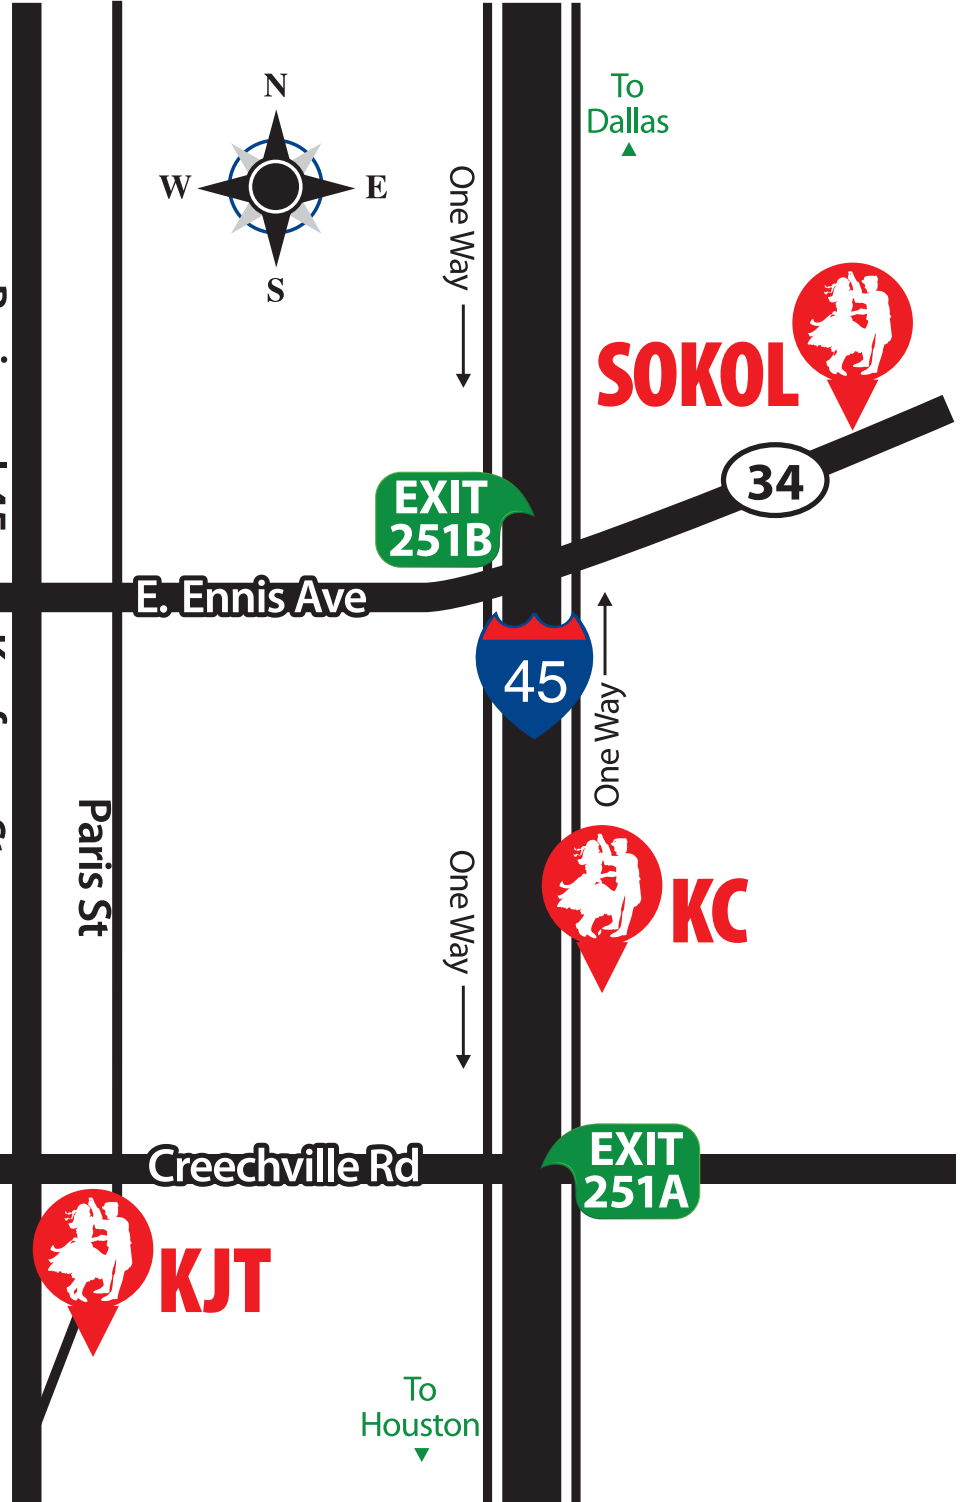

-  Parade Route
-  Downtown Stage
-  Arts & Crafts, Food, Kids' Activities
-  Ennis Farmers Market
-  **FREE Shuttle Buses** Sponsored by Brookshire's  
Park and Ride from the KJT, KC and Sokol Halls to Downtown (intersection of W. Baylor St & N.W. Main St.)
-  **Czech Halls**  
Live Polka Bands in an Air Conditioned Hall, Cold Alcoholic Beverages, & Czech Food (until sold out)

To Dallas  
▲

One Way  
↓

34

EXIT 251B

One Way  
↑

One Way  
↓

EXIT 251A

To Houston  
▼